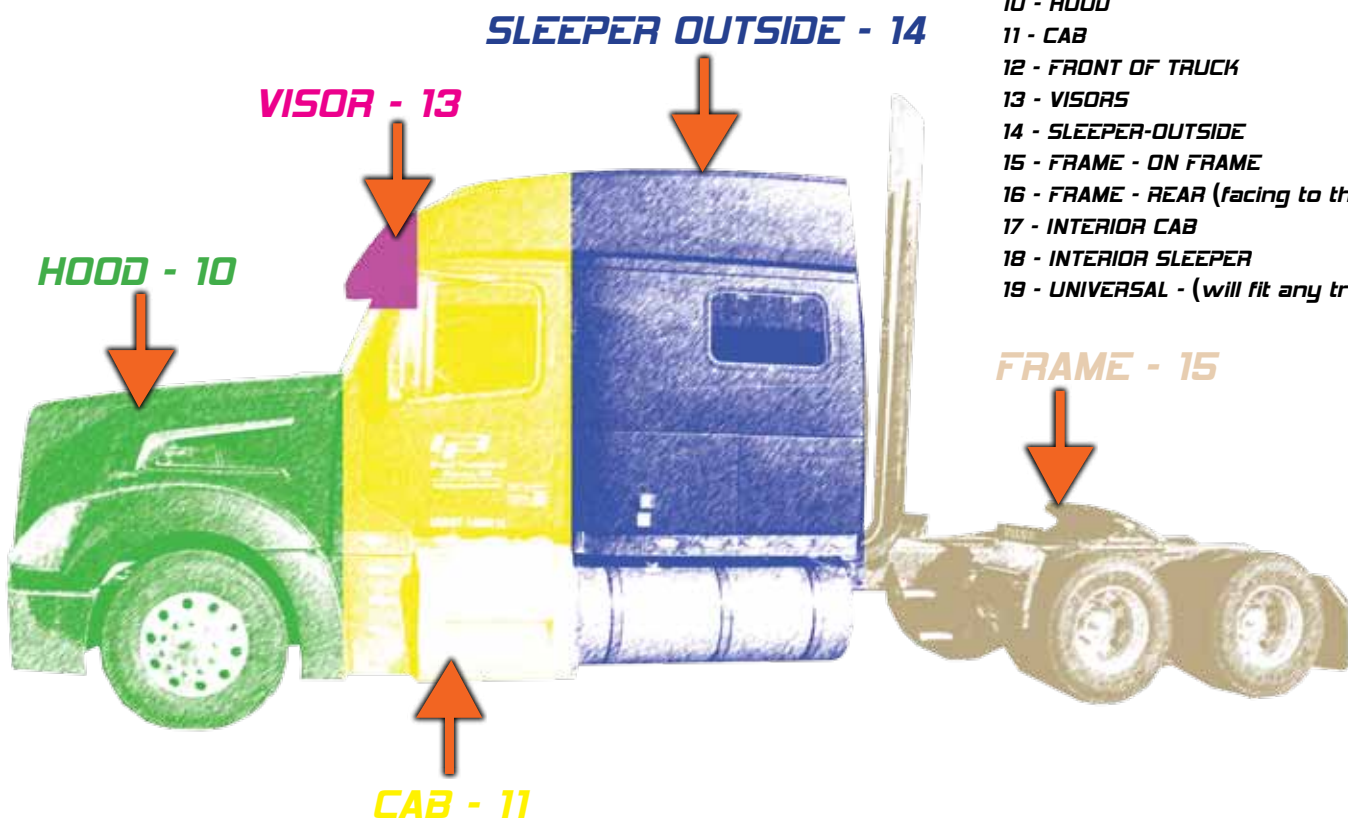

Volvo

VV

FRONT OF TRUCK - 12

VV

FRAME REAR - 16

SLEEPER OUTSIDE - 14

VISOR - 13

HOOD - 10

CAB - 11

- 10 - HOOD
- 11 - CAB
- 12 - FRONT OF TRUCK
- 13 - VISORS
- 14 - SLEEPER-OUTSIDE
- 15 - FRAME - ON FRAME
- 16 - FRAME - REAR (facing to the back)
- 17 - INTERIOR CAB
- 18 - INTERIOR SLEEPER
- 19 - UNIVERSAL - (will fit any truck)