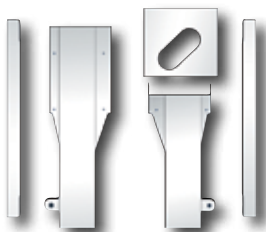

LANDING GEAR COVERS

VT910008

GD - LANDING GEAR COVERS - FLATBED - 5-PC SET

VT910009

GD - LANDING GEAR COVERS - FLATBED CROSS BRACES - 3-PC SET

FLAP WEIGHTS

All bottom flap weights are made of 11 gauge stainless