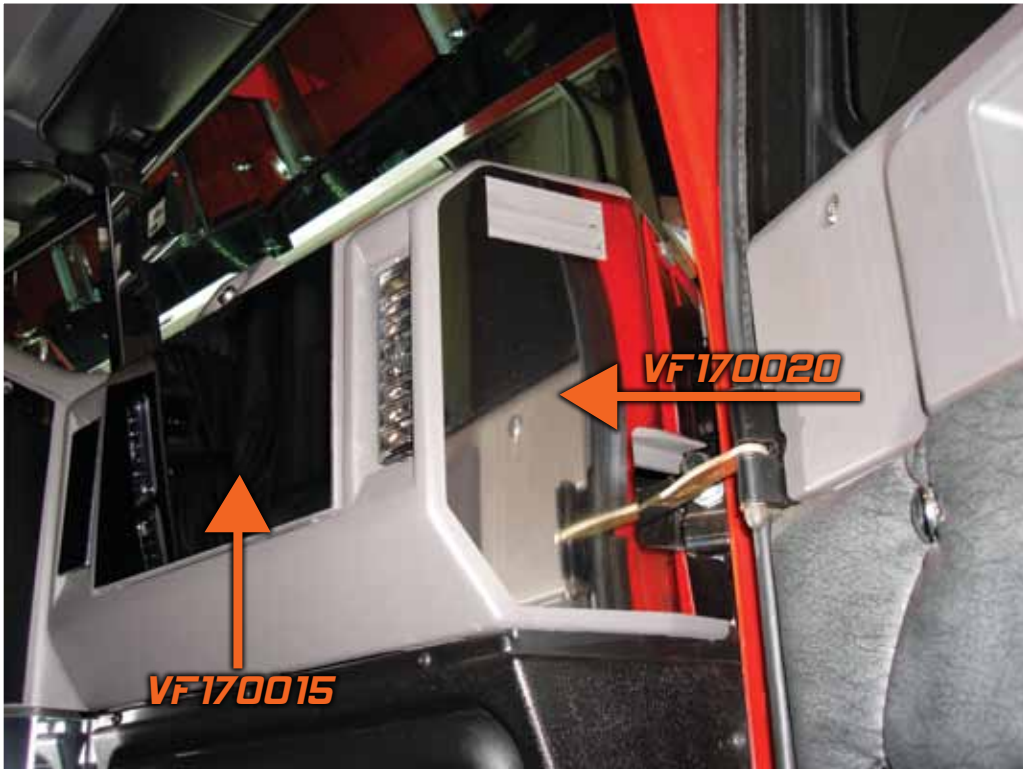

RADIO FACE PLATES

VF170025

FL - RADIO FACE PLATE -
COBRA 29LTD - 1998 & NEWER

Freightliner

INTERIOR CAB - 17

VIEW WINDOW TRIM

VF170004

FL CENTURY/COLUMBIA VIEW
WINDOW TRIM RING